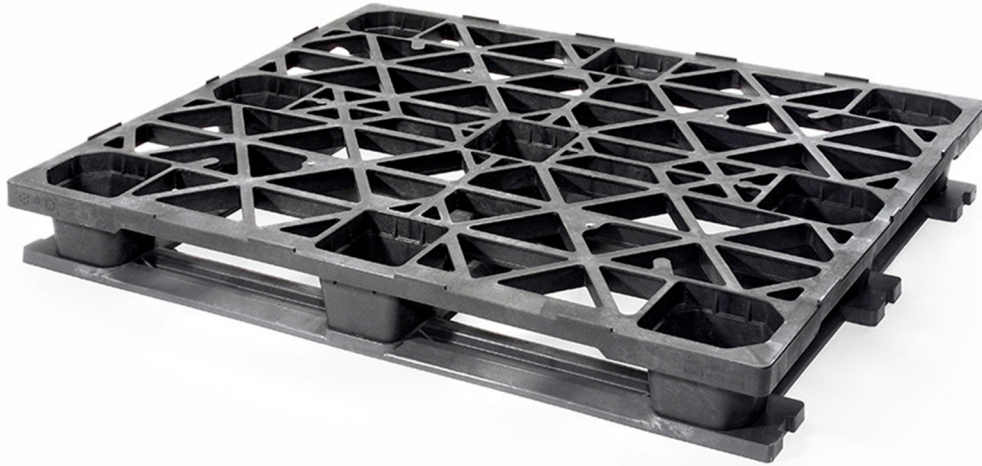

# Cabka 306 PE 6R

A very strong nestable pallet with the addition of a six-runner, full perimeter clip on base. It offers excellent performance for use across multiple applications.

## Product Overview

Style	Medium Duty
Deck	Open
Stocked Colour	■
External (mm)	1200 x 1000 x 150
Material	100% Recycled HDPE
Weight (kg)	14
Static (kg)	8000
Dynamic (kg)	2000
Racking (kg)	600

## Further Information

Pallets Per Stack	15
Truck Quantity	390
Printing Available	No
Available with Lips	Yes
Available without Lips	Yes
Available in other colours	No
Delivery	10-15 days

GoPlasticPallets.com - All Pallets Ltd  
Unit 6, Alder Close, Eastbourne, East Sussex, BN23 6QF