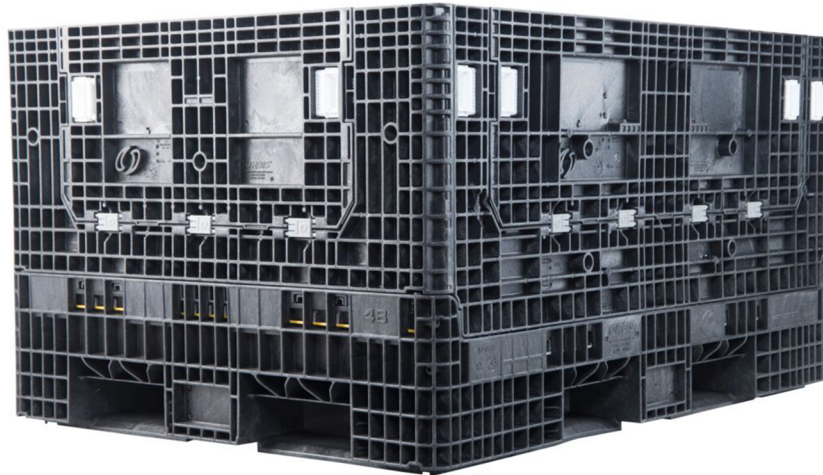

GoFLC 6548

A 1206 Litre Folding Pallet Box.

Product Overview

Style	Folding Pallet Box
Features	Solid base and walls with one door on each long side
Stocked Colour	■
External (mm)	1638 x 1219 x 879
Internal (mm)	1557 x 1138
Material	HDPE
Weight (kg)	98
Litres	1206
Base Configuration	Full Perimeter
Collapsible	Yes
Collapsed Height (mm)	345

Further Information

Units Per Stack	7
Truck Quantity	112
Max load per box (kg)	900
Max stack load (kg)	4500
Dynamic (kg)	2700
Racking (kg)	N/A
Lid	No
Available in other colours	No
Printing available	Yes