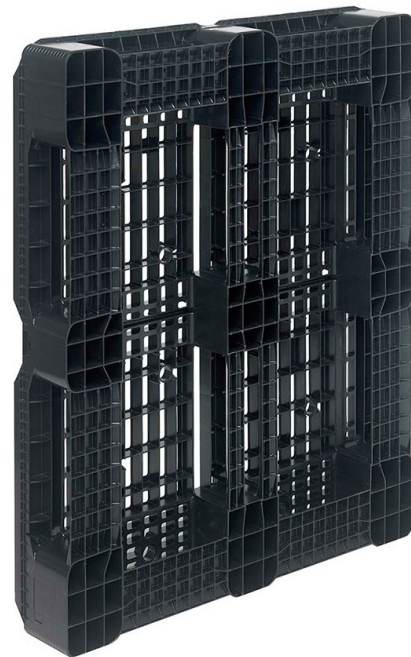

SF 1210 M5R

22MM LIP

A medium duty pallet with 5 runner and 22mm lip, which has been specifically designed for the automotive industry.

Product Overview

Style	Medium Duty
Features	5 Runners & 22mm Lip
Stocked Colour	■
External (mm)	1200 x 1000 x 150
Material	Recycled HDPE
Weight (kg)	14
Static (kg)	4000
Dynamic (kg)	1000
Racking (kg)	500

Further Information

Units Per Stack	16
Truck Quantity	416
Printing Available	Yes
Available with Lips	Yes
Available without Lips	Yes
Available in other colours	Subject to Quantity
Delivery	1-3 Days