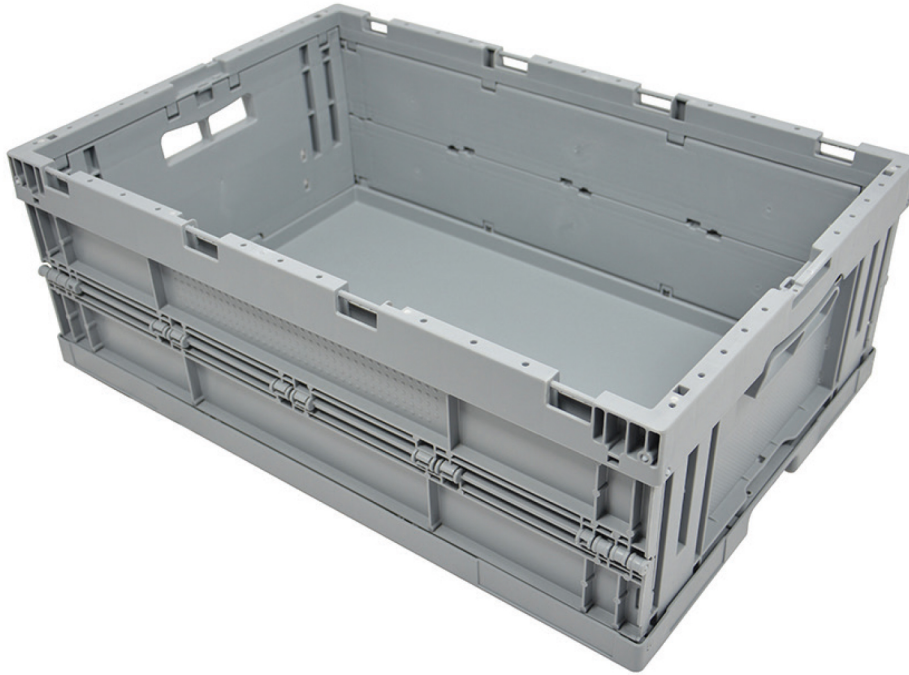

GoFold 64215S

A 39 litre solid folding container.

Product Overview

Stocked Colour	■
External (mm)	600 x 400 x 215
Internal (mm)	560 x 362 x 205
Material	100% Virgin PP
Weight (kg)	1.98
Litres	39
Units Per Pallet	64

Further Information

Truck Quantity	2112
Available in other colours	Yes, subject to quantity
Lid	No
Printing Available	Yes
Label Holder	Optional Addition
Hand Grips	Yes

GoPlasticPallets.com - All Pallets Ltd
Unit 6, Alder Close, Eastbourne, East Sussex, BN23 6QF